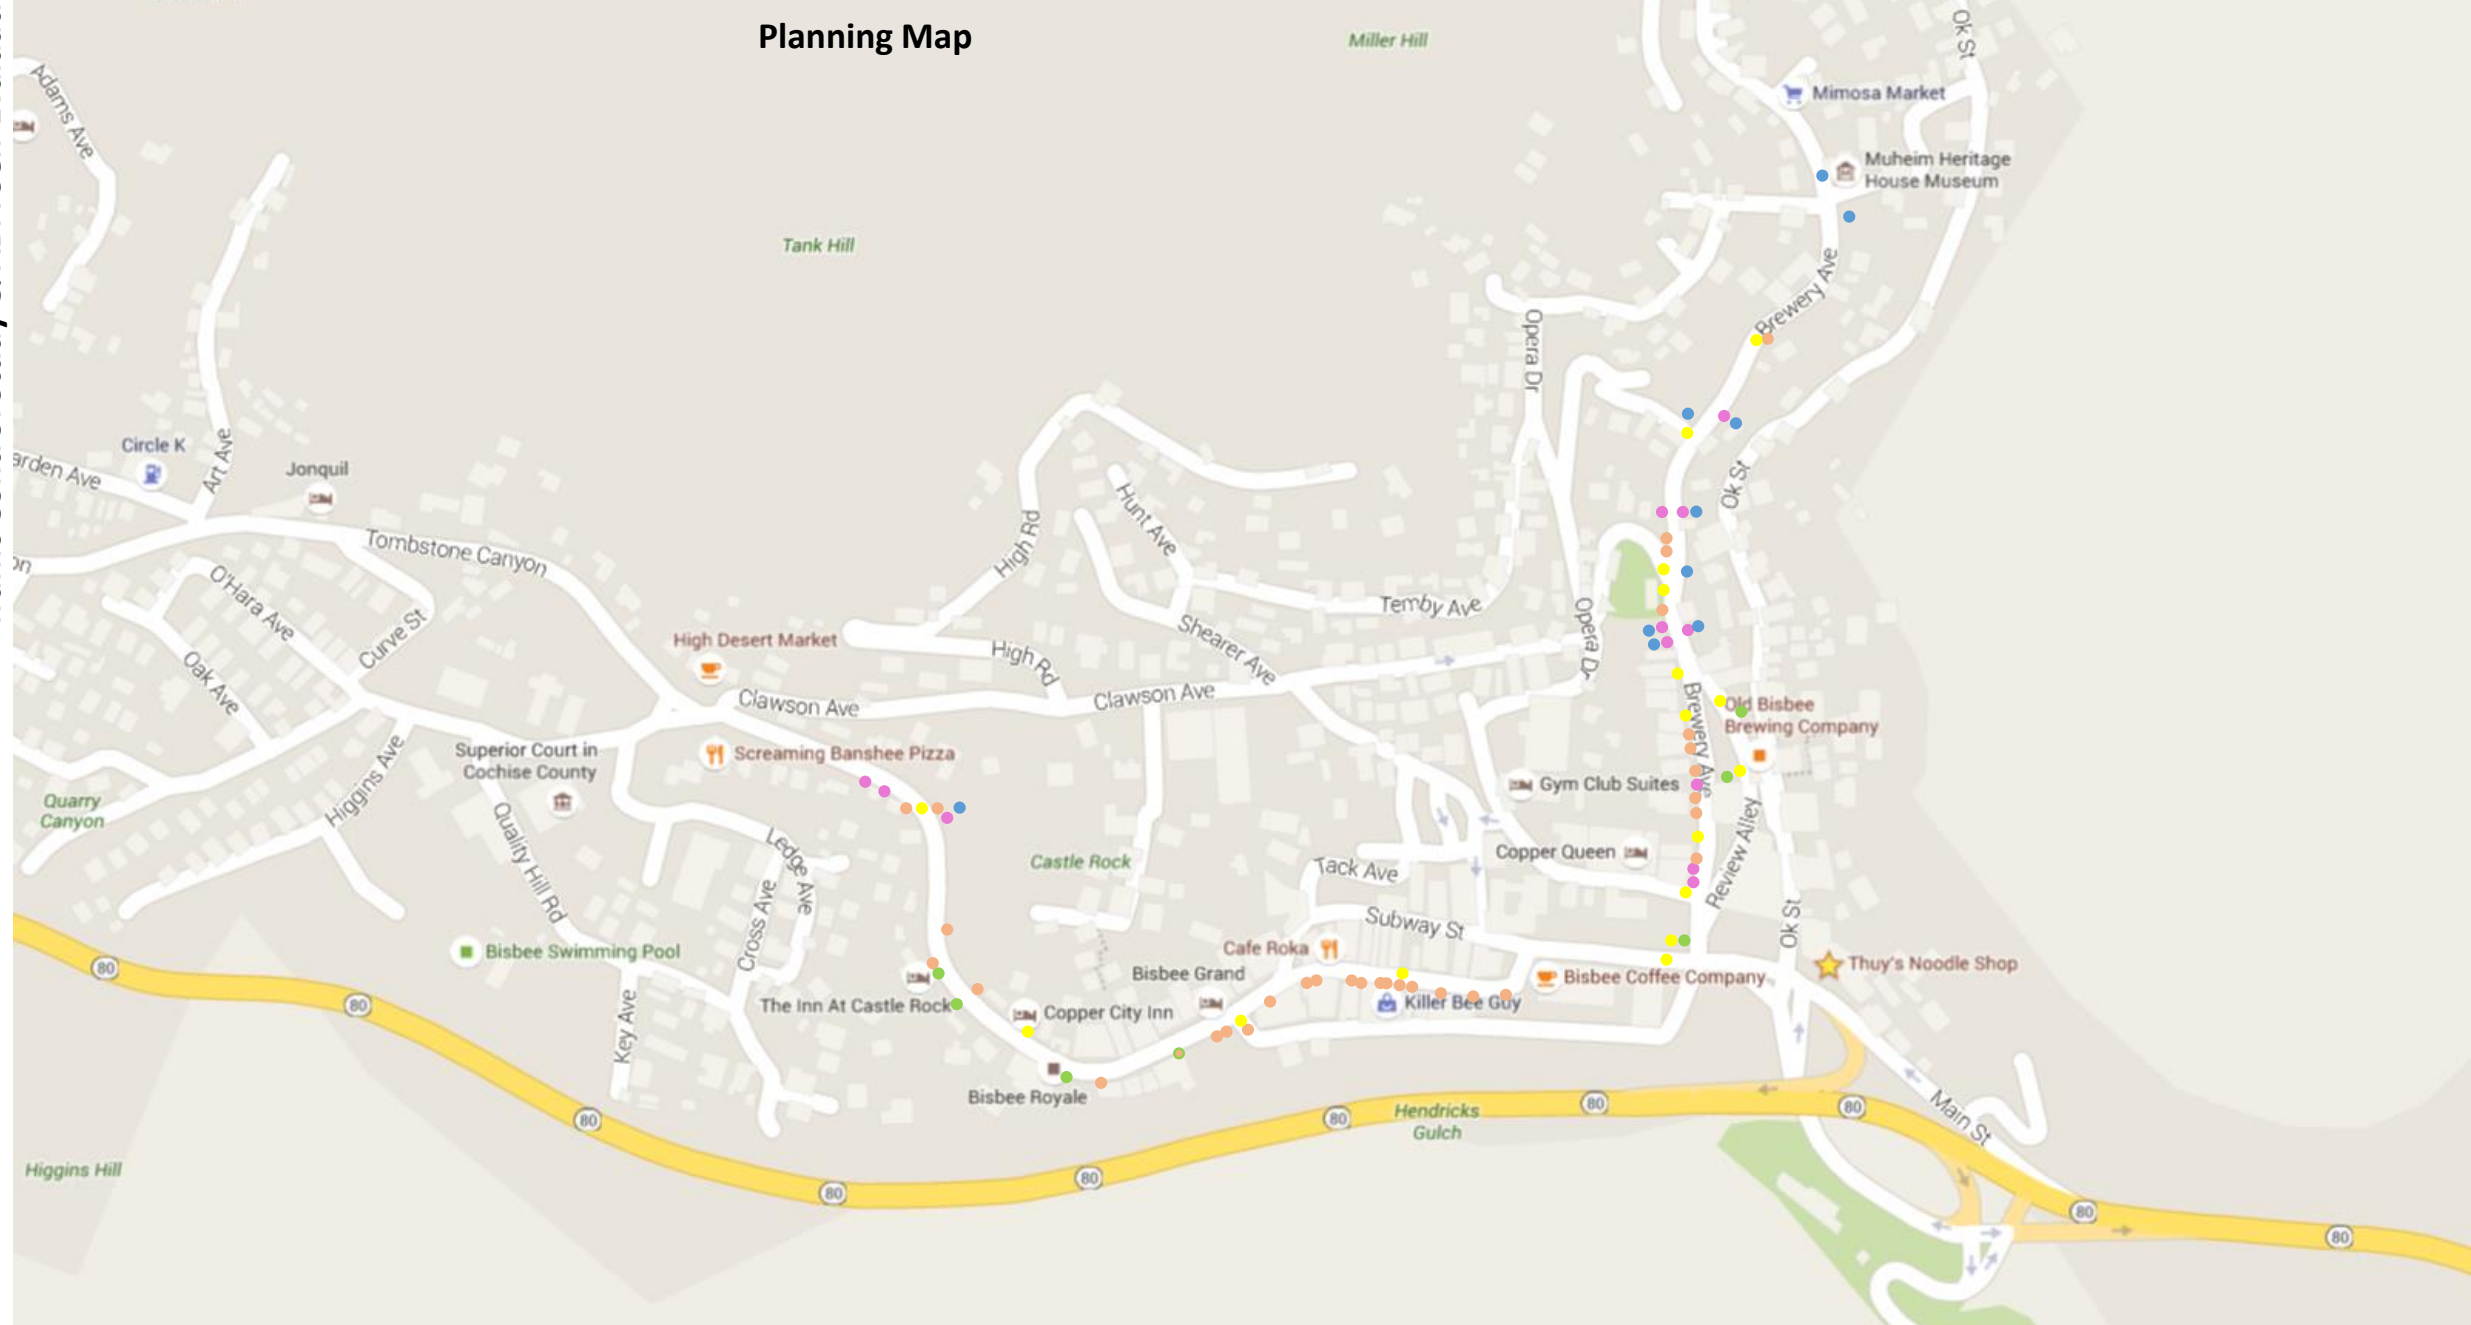

Laundry Hill [ADA](#) [Sidewalks](#) [Available for Acquisition](#) [Curbs](#) [Other](#)

Planning Map

Higgins Hill

Miller Hill

Tank Hill

Adams Ave

Ok St

Mimosa Market

Tombstone Canyon

High Rd

Hunt Ave

Temby Ave

O'Hara Ave

Curve St

High Desert Market

High Rd

Shearer Ave

Oak Ave

Higgins Ave

Clawson Ave

Clawson Ave

Opera Dr

Ok St

Old Bisbee Brewing Company

Tack Ave

Copper Queen

Review Alley

Bisbee Swimming Pool

Cross Ave

Bisbee Grand

Subway St

Bisbee Coffee Company