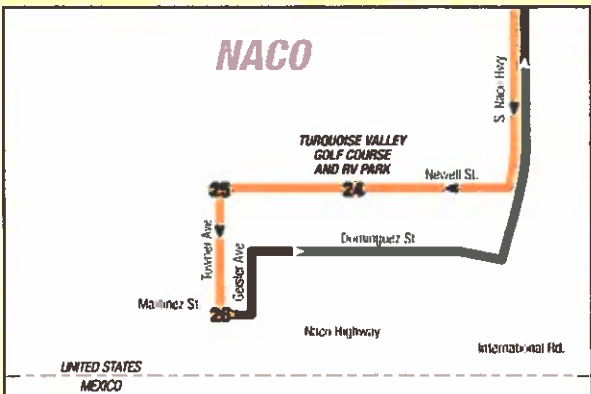

LEGEND

- Southbound Bisbee Route
- Northbound Bisbee Route
- Route Direction
- Timepoint for Bisbee Routes
- Point of Interest
- Medical Facility

For information, call
(520) 417-7400
TTY/TDD - 711