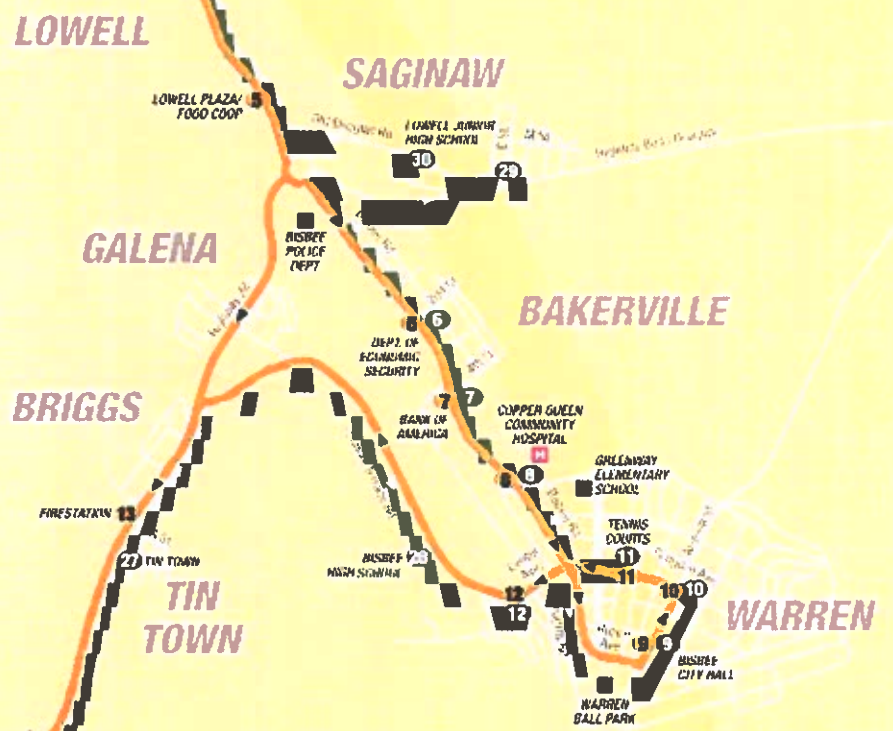

Fares and Passes / Tarifas y Pases

Bisbee Bus Fares	Adult (19-59)	Seniors (60+)	Disabled	Student (7-18)
One-Way Cash Fare	$1.00	$0.50	$0.50	$0.25
Monthly Pass	$25.00	$15.00	$15.00	7.50
Deviation from Route	NA	Extra $0.50	Extra $0.50	NA

* = Bisbee Bus Monthly Passes may be purchased from your bus driver.
Children under 6 years old ride free with an adult on all buses. Passengers under 8 years old must be accompanied by an adult.
Los pases mensuales de Bisbee Bus se pueden comprar desde el conductor de autobús.
Los menores de 6 años viajan gratis con un adulto en todos los autobuses. Los pasajeros menores de 8 años deben viajar acompañados por un adulto.