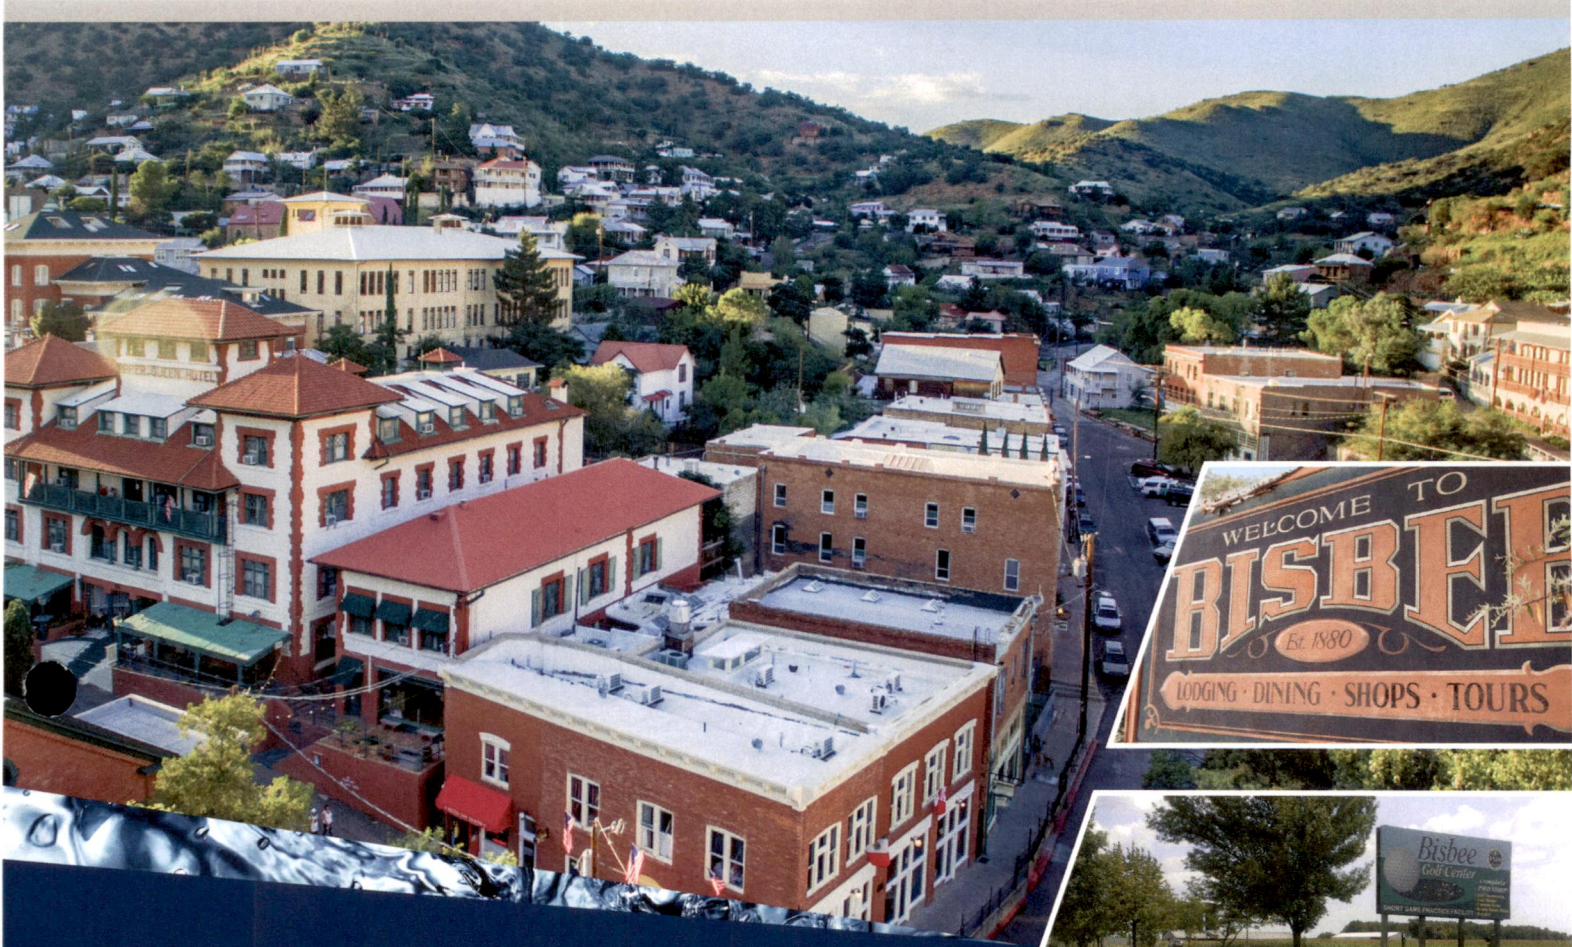

CITY OF BISBEE | ARIZONA

2018

Wastewater Rate Study